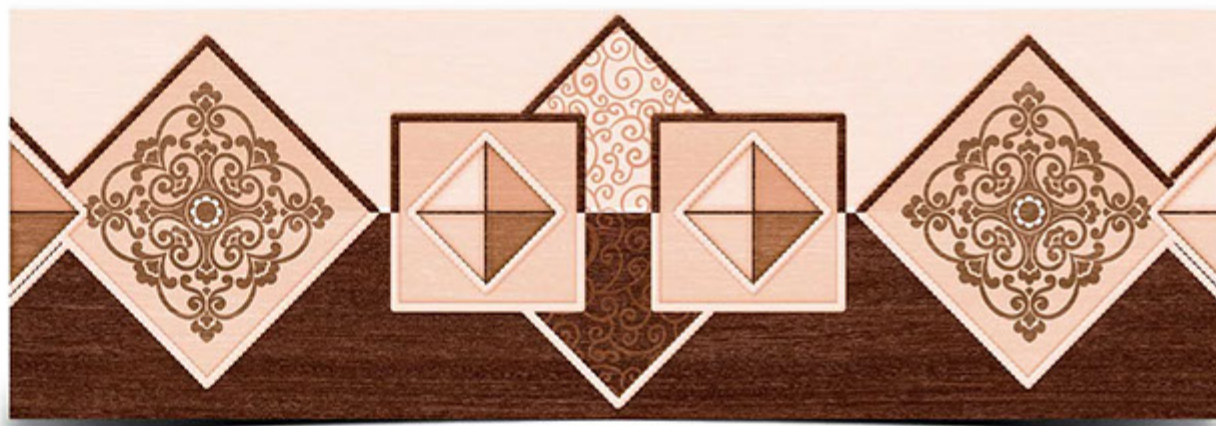

MATT WOODEN SERIES

8" X 24"

DESIGN.NO

17131

-LT

-HL-1

-HL-2

-DK