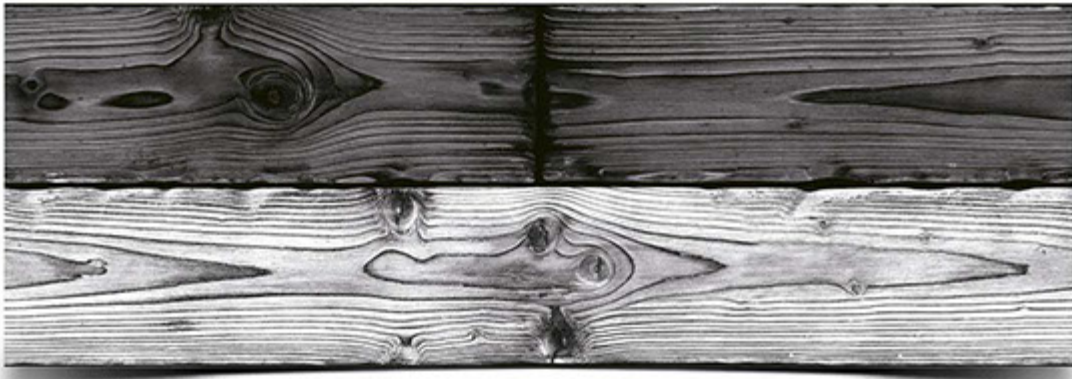

MATT WOODEN SERIES

8" X 24"

DESIGN.NO

17076

R-1