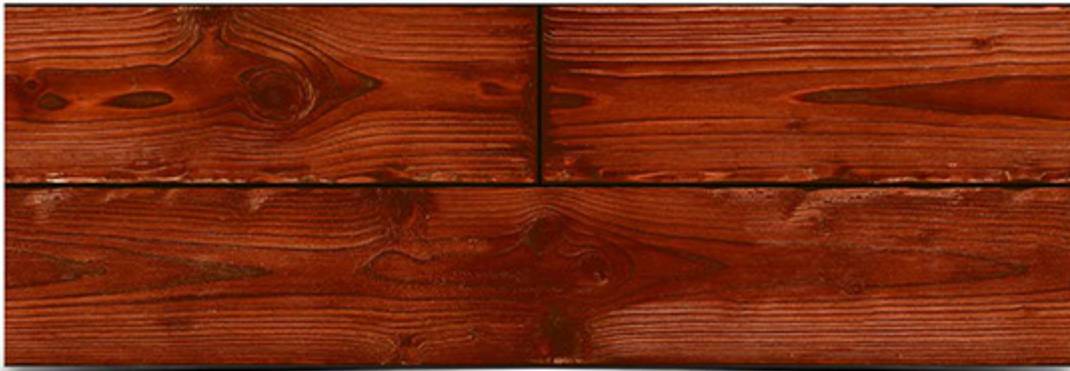

R-1

MATT WOODEN SERIES

8" X 24"

DESIGN.NO

17069

R-1

MATT WOODEN SERIES

8" X 24"